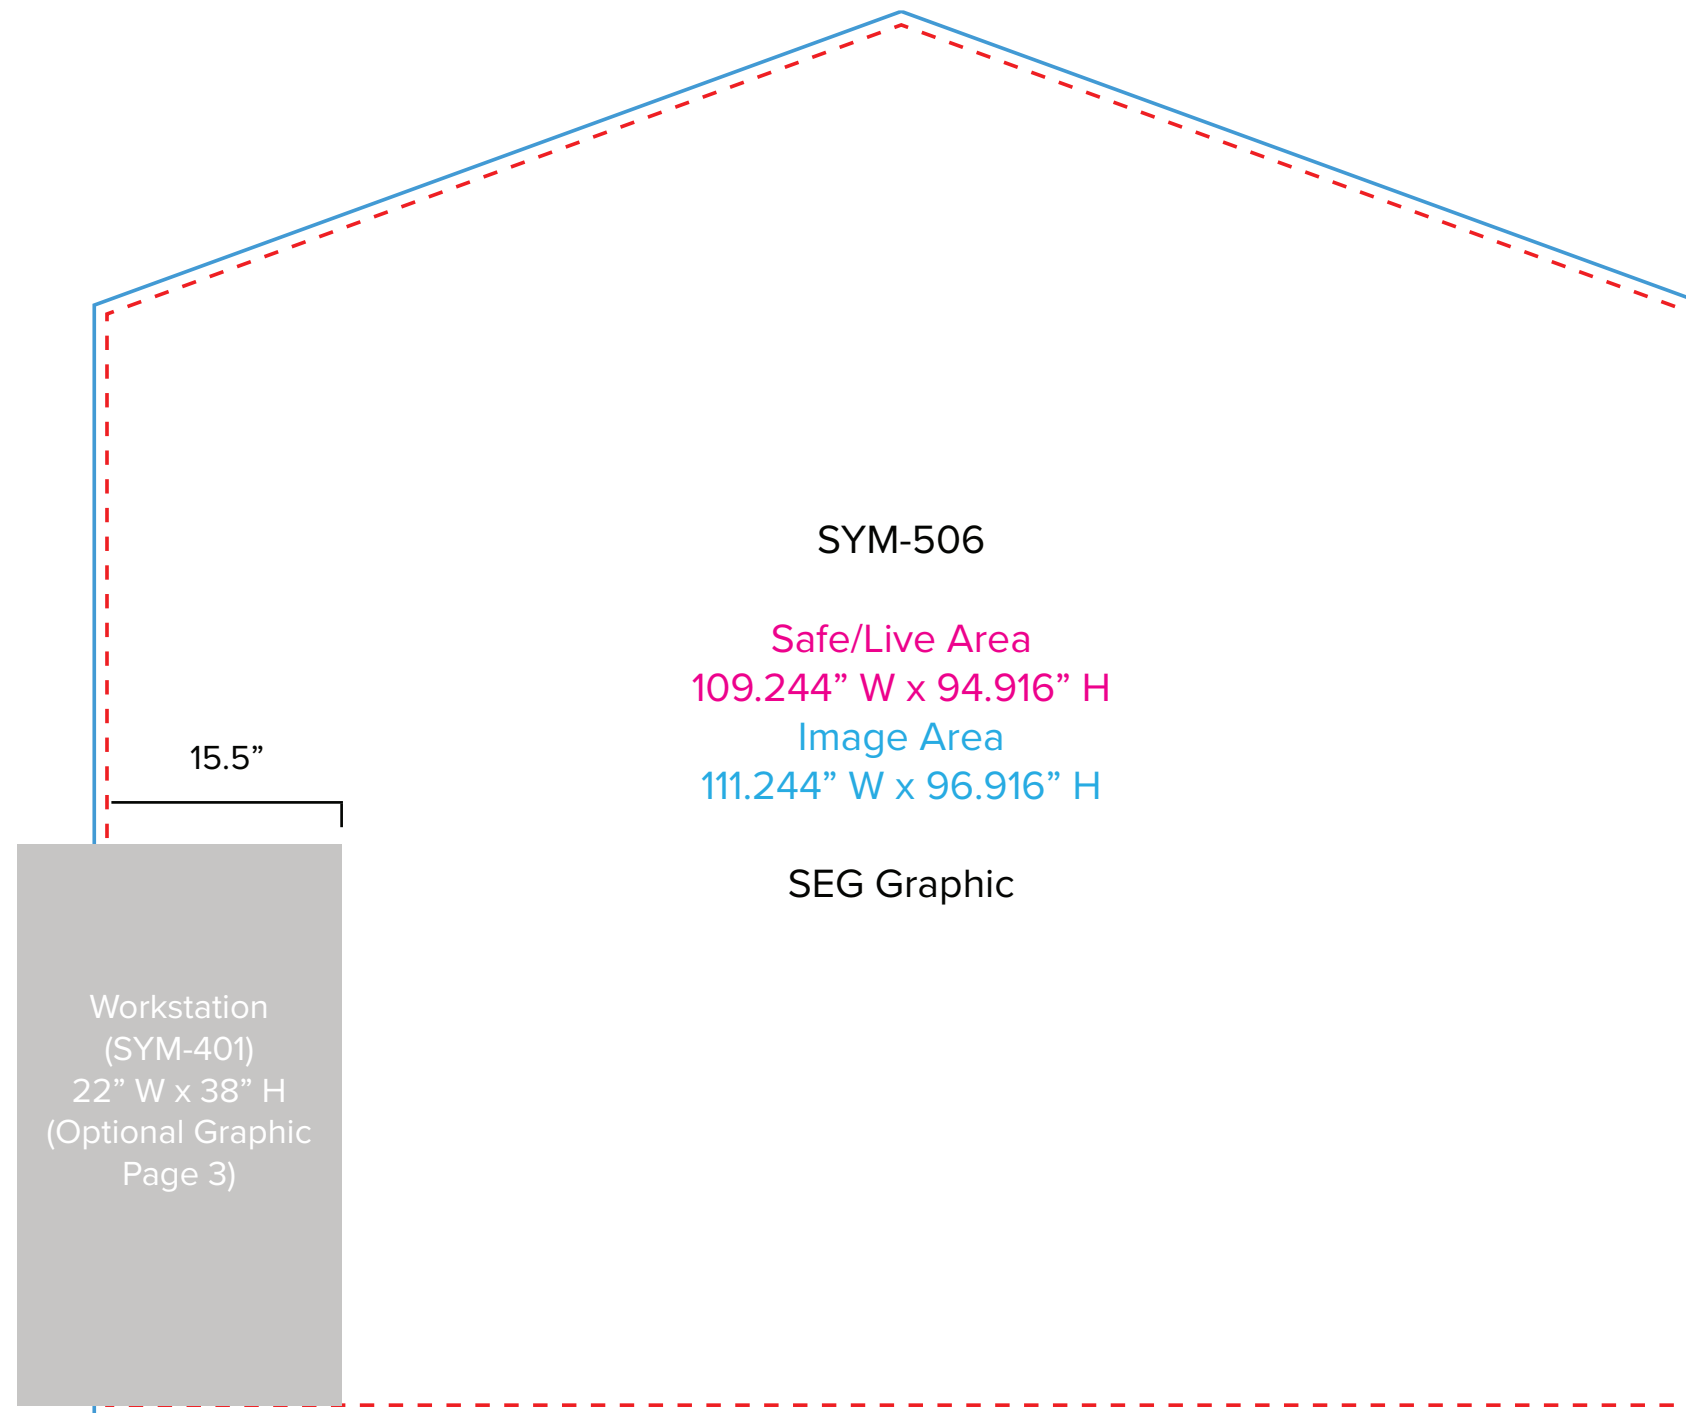

Graphic Template
10 x 10 Inline Exhibit
Backwall with Flat Arched Panel, Rectangular Panel - SEG Graphics

NOTE: All Raster Art (jpg, tiff,psd, png, etc.) must be at least 100 dpi at print size.
Standard kits are often customized. Please check with Customer Service to ensure that this template matches your specific job.

Graphic Template Backwall Workstation – Direct Print Graphic

NOTE: All Raster Art (jpg, tiff,psd, png, etc.) must be at least 100 dpi at print size.
Standard kits are often customized. Please check with Customer Service to ensure that this template matches your specific job.

Graphic Template
Portable Counter – Vinyl Graphic

NOTE: All Raster Art (jpg, tiff,psd, png, etc.) must be at least 100 dpi at print size.

Standard kits are often customized. Please check with Customer Service to ensure that this template matches your specific job.