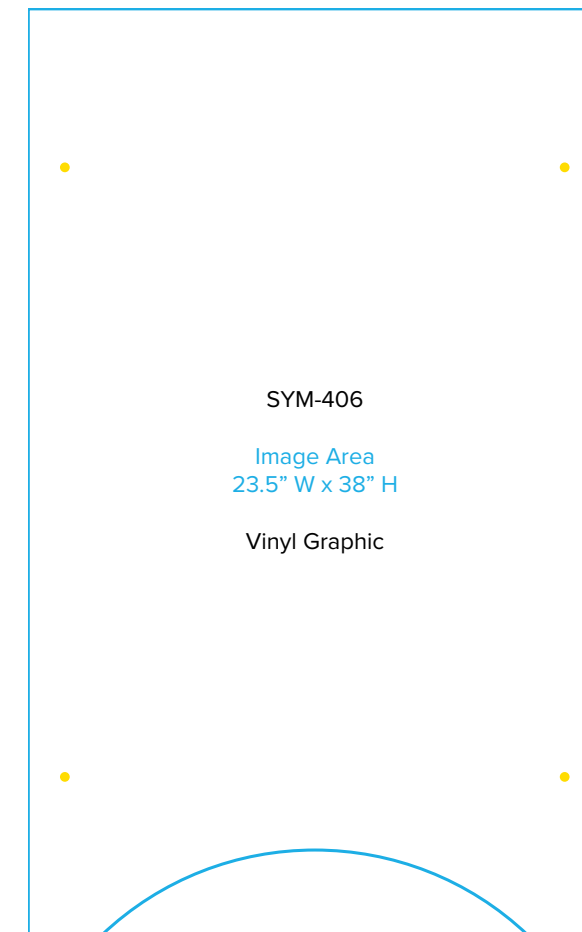

Graphic Template Portable Counter – Vinyl Graphic

NOTE: All Raster Art (jpg, tiff,psd, png, etc.) must be at least 100 dpi at print size.
Standard kits are often customized. Please check with Customer Service to ensure that this template matches your specific job.