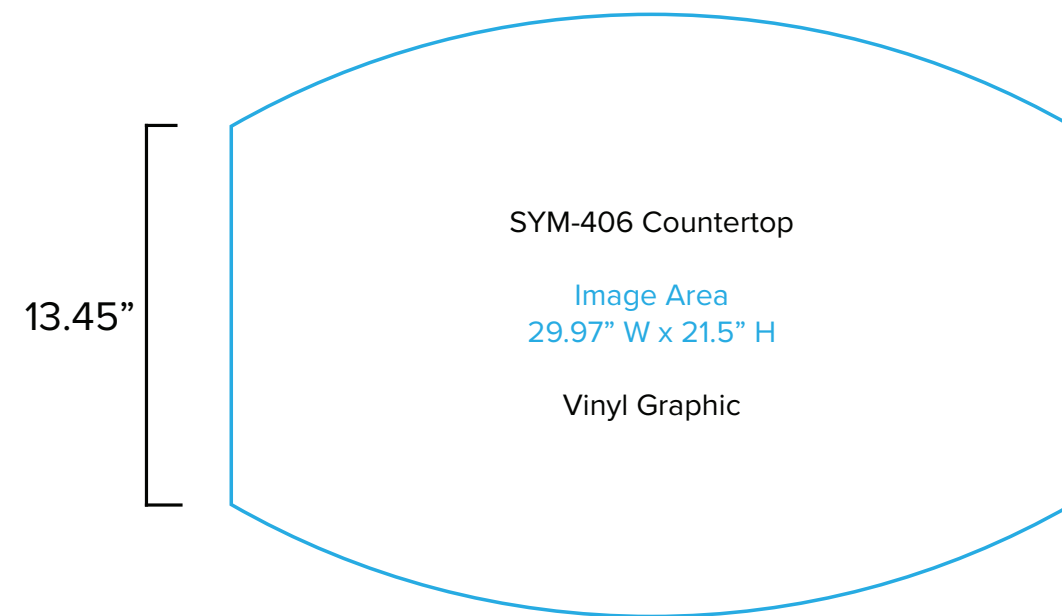

Graphic Template Portable Counter – Vinyl Graphic

NOTE: All Raster Art (jpg, tiff,psd, png, etc.) must be at least 100 dpi at print size.
Standard kits are often customized. Please check with Customer Service to ensure that this template matches your specific job.