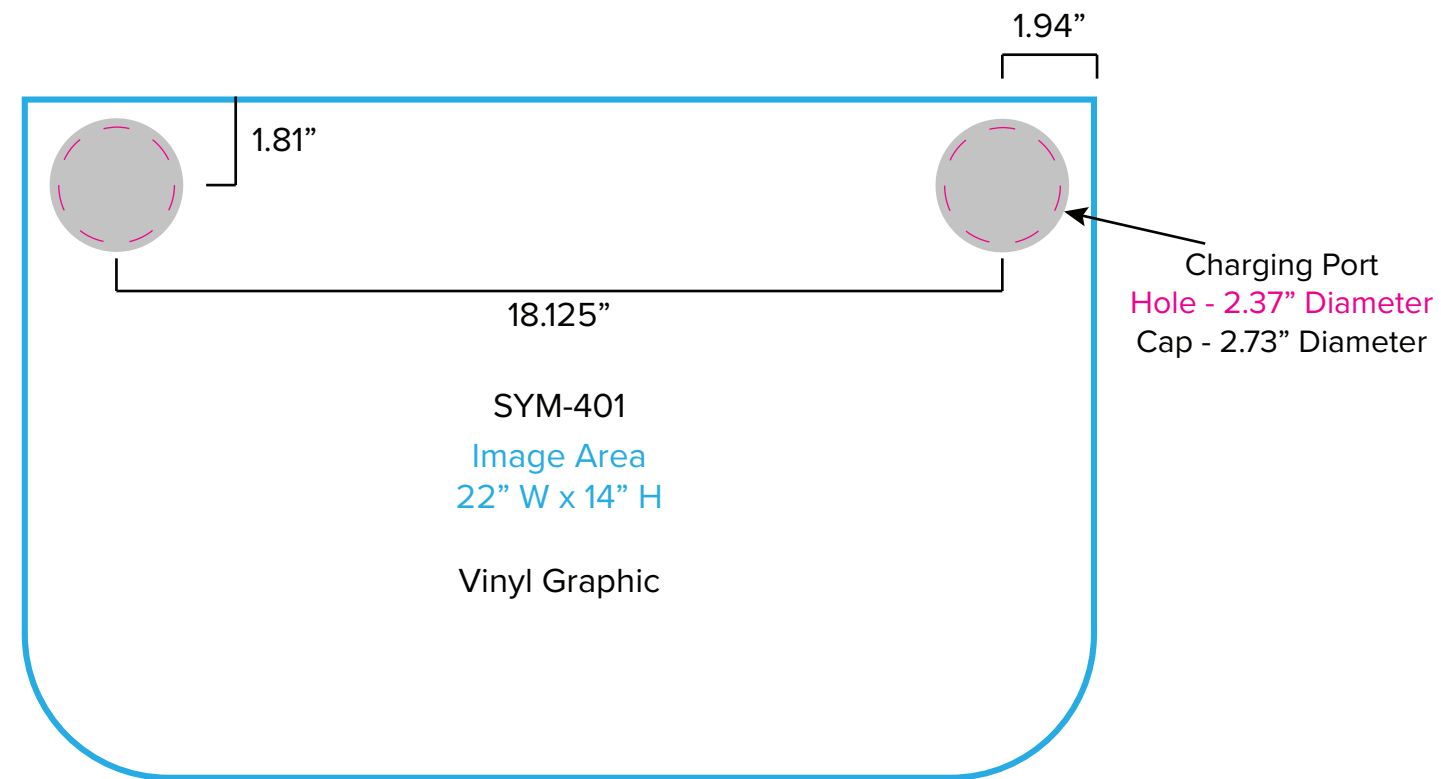

Graphic Template
Backwall Workstation Countertop – Vinyl Graphics
Graphics **NOT** included in base price. Please request pricing.

NOTE: All Raster Art (jpg, tiff,psd, png, etc.) must be at least 100 dpi at print size.
Standard kits are often customized. Please check with Customer Service to ensure that this template matches your specific job.