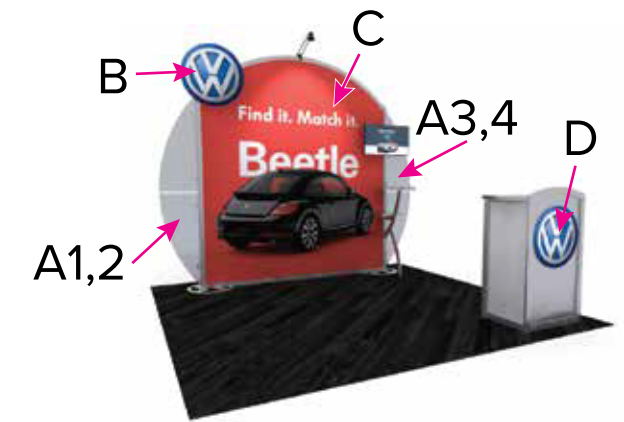

Graphic Template
10 x 10 Inline Exhibit
Countertop

NOTE: All Raster Art (jpg, tiff,psd, png, etc.) must be at least 100 dpi at print size.

Standard kits are often customized. Please check with Customer Service to ensure that this template matches your specific job.