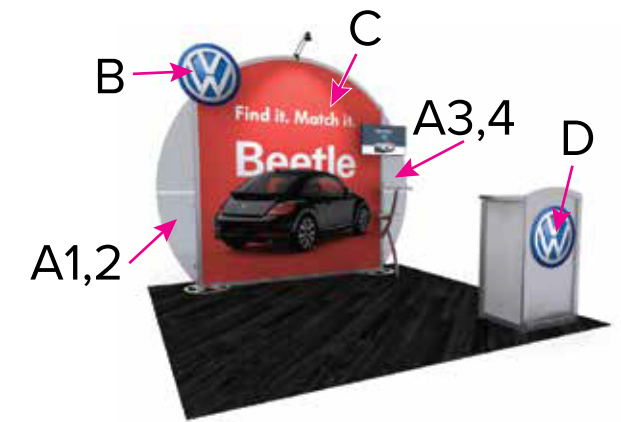

Graphic Template
10 x 10 Inline Exhibit
Counter Front

NOTE: All Raster Art (jpg, tiff,psd, png, etc.) must be at least 100 dpi at print size.

Standard kits are often customized. Please check with Customer Service to ensure that this template matches your specific job.