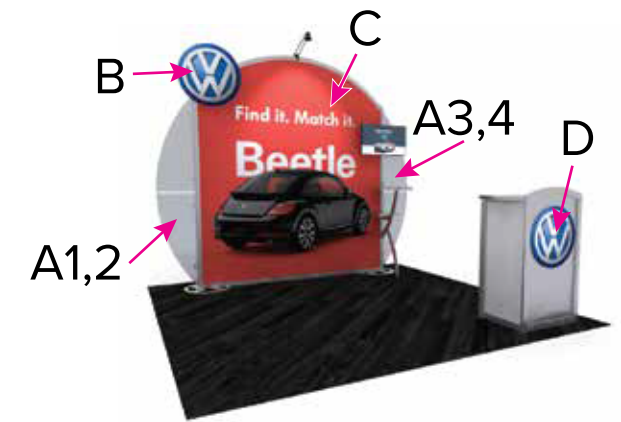

Graphic Template
10 x 10 Inline Exhibit
Velcro Tension Fabric Graphics

NOTE: All Raster Art (jpg, tiff,psd, png, etc.) must be at least 100 dpi at print size.

Standard kits are often customized. Please check with Customer Service to ensure that this template matches your specific job.

Graphic Template
10 x 10 Inline Exhibit
Sintra Graphics

Wings
Final Size: 14.65"W x 37.9"H
Sintra/Plex Graphics

NOTE: All Raster Art (jpg, tiff,psd, png, etc.) must be at least 100 dpi at print size.

Standard kits are often customized. Please check with Customer Service to ensure that this template matches your specific job.