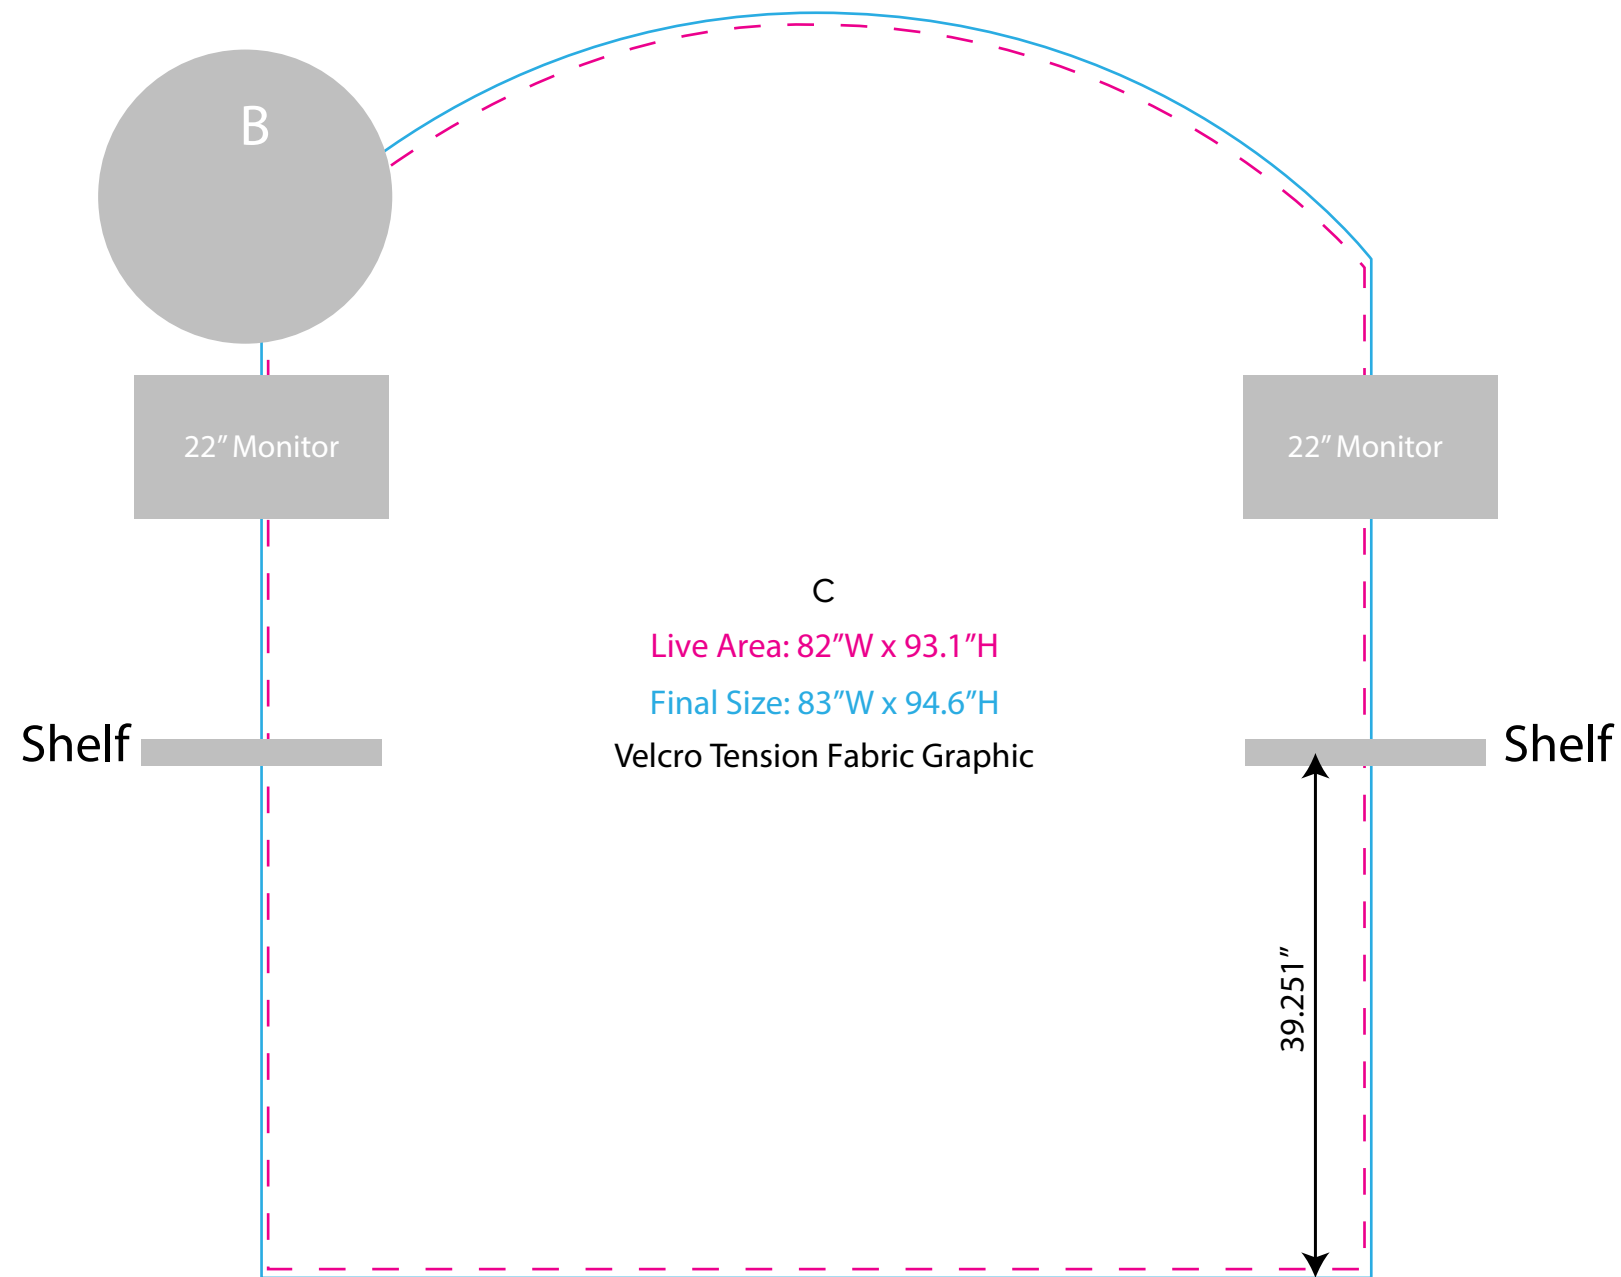

Graphic Template
10 x 10 Inline Exhibit
Velcro Tension Fabric Graphics

NOTE: All Raster Art (jpg, tiff,psd, png, etc.) must be at least 100 dpi at print size.

Standard kits are often customized. Please check with Customer Service to ensure that this template matches your specific job.

Graphic Template
10 x 10 Inline Exhibit
Sintra Graphics

Wings
Final Size: 14.65"W x 37.9"H
Sintra/Plex Graphics

NOTE: All Raster Art (jpg, tiff,psd, png, etc.) must be at least 100 dpi at print size.

Standard kits are often customized. Please check with Customer Service to ensure that this template matches your specific job.

Graphic Template
10 x 10 Inline Exhibit
Counter Front

NOTE: All Raster Art (jpg, tiff,psd, png, etc.) must be at least 100 dpi at print size.

Standard kits are often customized. Please check with Customer Service to ensure that this template matches your specific job.

Graphic Template
10 x 10 Inline Exhibit
Countertop

NOTE: All Raster Art (jpg, tiff,psd, png, etc.) must be at least 100 dpi at print size.

Standard kits are often customized. Please check with Customer Service to ensure that this template matches your specific job.