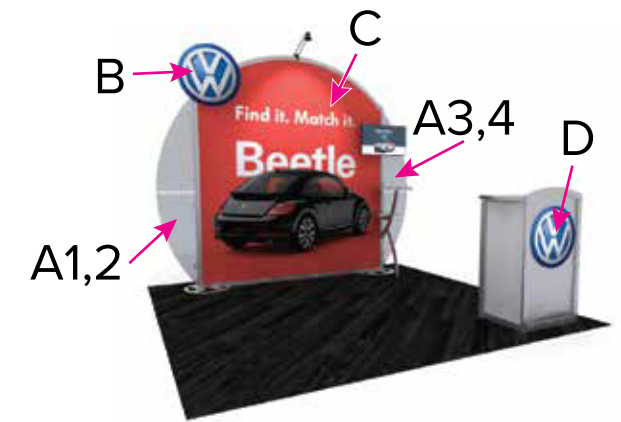

Graphic Template
10 x 10 Inline Exhibit
Velcro Tension Fabric Graphics

NOTE: All Raster Art (jpg, tiff,psd, png, etc.) must be at least 100 dpi at print size.

Standard kits are often customized. Please check with Customer Service to ensure that this template matches your specific job.

Graphic Template
10 x 10 Inline Exhibit
Sintra Graphics

Wings
Final Size: 14.65"W x 37.9"H
Sintra/Plex Graphics

NOTE: All Raster Art (jpg, tiff,psd, png, etc.) must be at least 100 dpi at print size.

Standard kits are often customized. Please check with Customer Service to ensure that this template matches your specific job.

Graphic Template
10 x 10 Inline Exhibit
Sintra Graphics

NOTE: All Raster Art (jpg, tiff,psd, png, etc.) must be at least 100 dpi at print size.

Standard kits are often customized. Please check with Customer Service to ensure that this template matches your specific job.