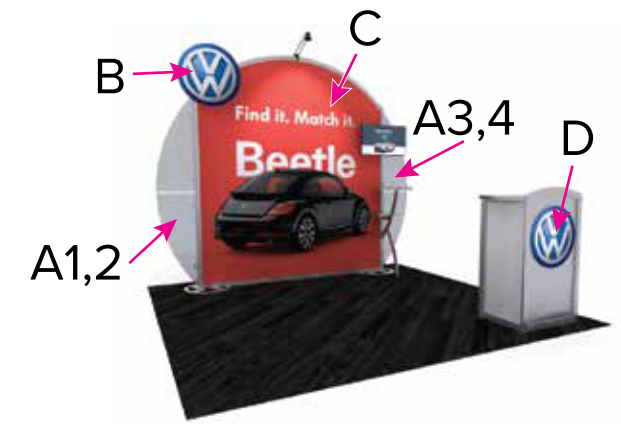

Graphic Template
10 x 10 Inline Exhibit
Velcro Tension Fabric Graphics

NOTE: All Raster Art (jpg, tiff,psd, png, etc.) must be at least 100 dpi at print size.

Standard kits are often customized. Please check with Customer Service to ensure that this template matches your specific job.

Graphic Template
10 x 10 Inline Exhibit
Sintra Graphics

Wings
Final Size: 14.65"W x 37.9"H
Sintra/Plex Graphics

NOTE: All Raster Art (jpg, tiff,psd, png, etc.) must be at least 100 dpi at print size.

Standard kits are often customized. Please check with Customer Service to ensure that this template matches your specific job.