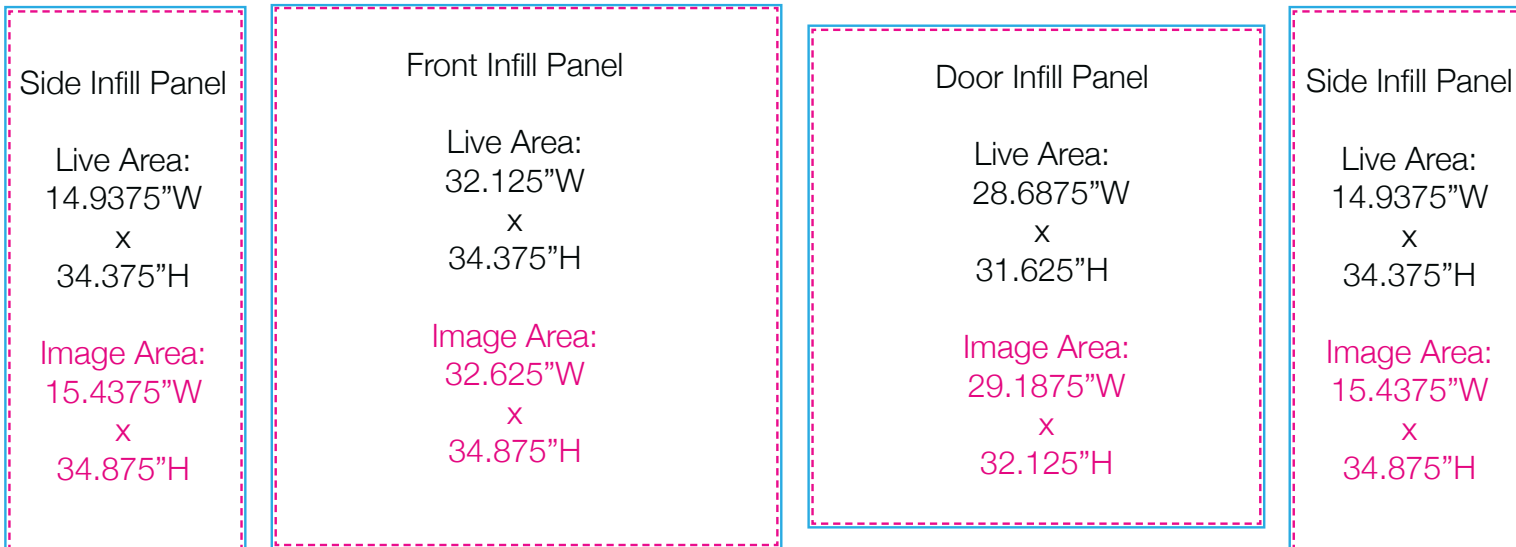

Live Area:
21.875"W
x
84"H

Image Area:
21.875"W
x
86.5"H

Live Area:
57.5"W
x
84"H

Image Area:
57.5"W
x
86.5"H

Live Area:
50"W
x
84"H

Image Area:
50"W
x
86.5"H

Live Area:
57.5"W
x
84"H

Image Area:
57.5"W
x
86.5"H

Live Area:
21.875"W
x
84"H

Image Area:
21.875"W
x
86.5"H

.25" of Image Area will be hidden by extrusion around the entire perimeter.